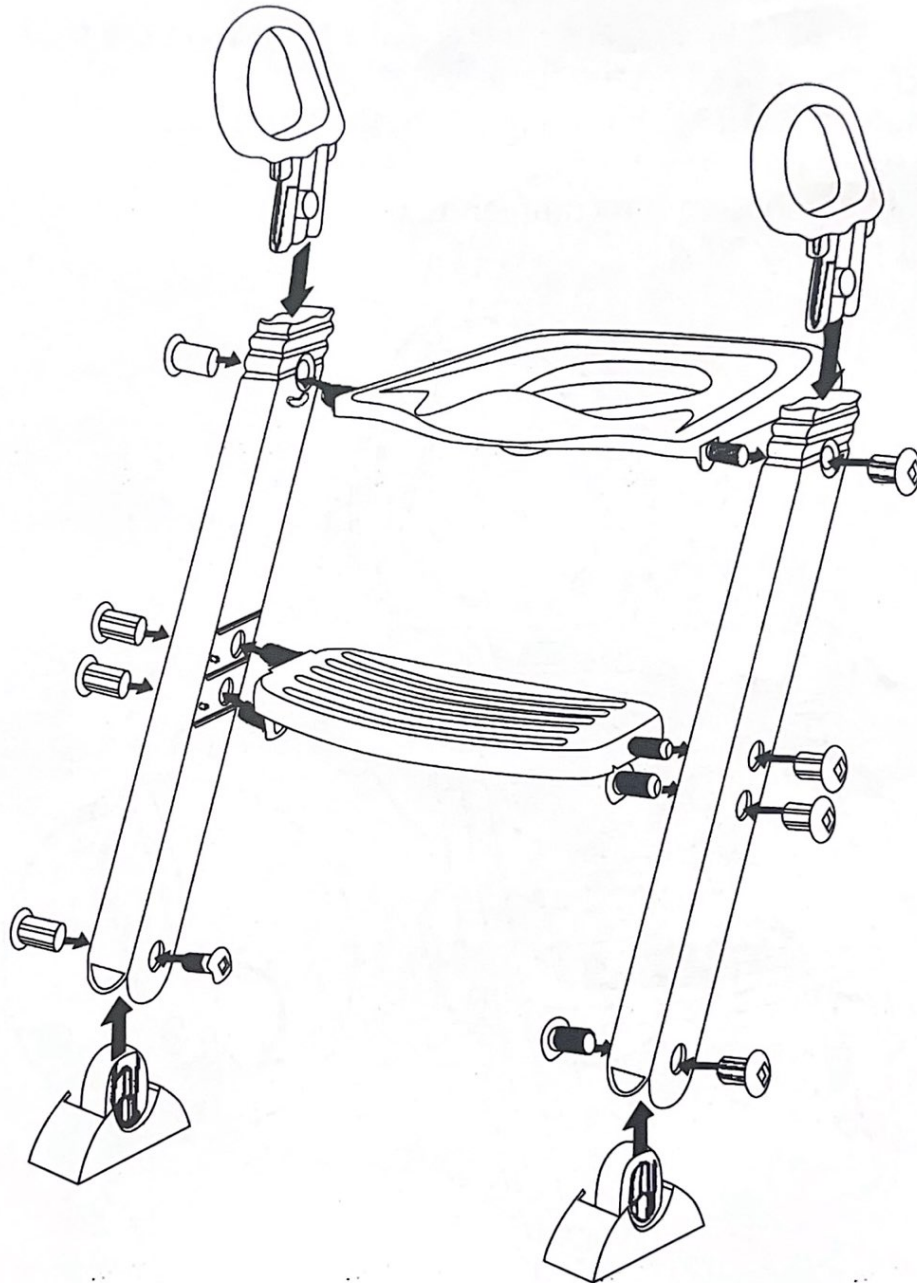

Instruction Manual

Read & follow instructions carefully and store manual for future reference.

1. Adult assembly required. Do not allow children to play with the screws or parts as they may present a small parts hazard.
2. Before use check that all screws are tightened.
Place onto toilet and ensure the seat sits flush on the toilet and the feet are flush on the floor.
Ensure the feet are placed flat onto the floor.
Do not place onto the mat.
3. Adult supervision is recommended.
4. Max loading-20kg.

Swivel to enable proper adjustment.

Assembly instructions

1. Assemble all components as below illustrated photo.
2. Tighten the screws and its ready to use.

WARNING: ADULT ASSEMBLY REQUIRED
THIS PRODUCT IS NOT INTENDED FOR COMMERCIAL PURPOSES
SUITABLE FOR 1 CHILD UP TO 20 KG