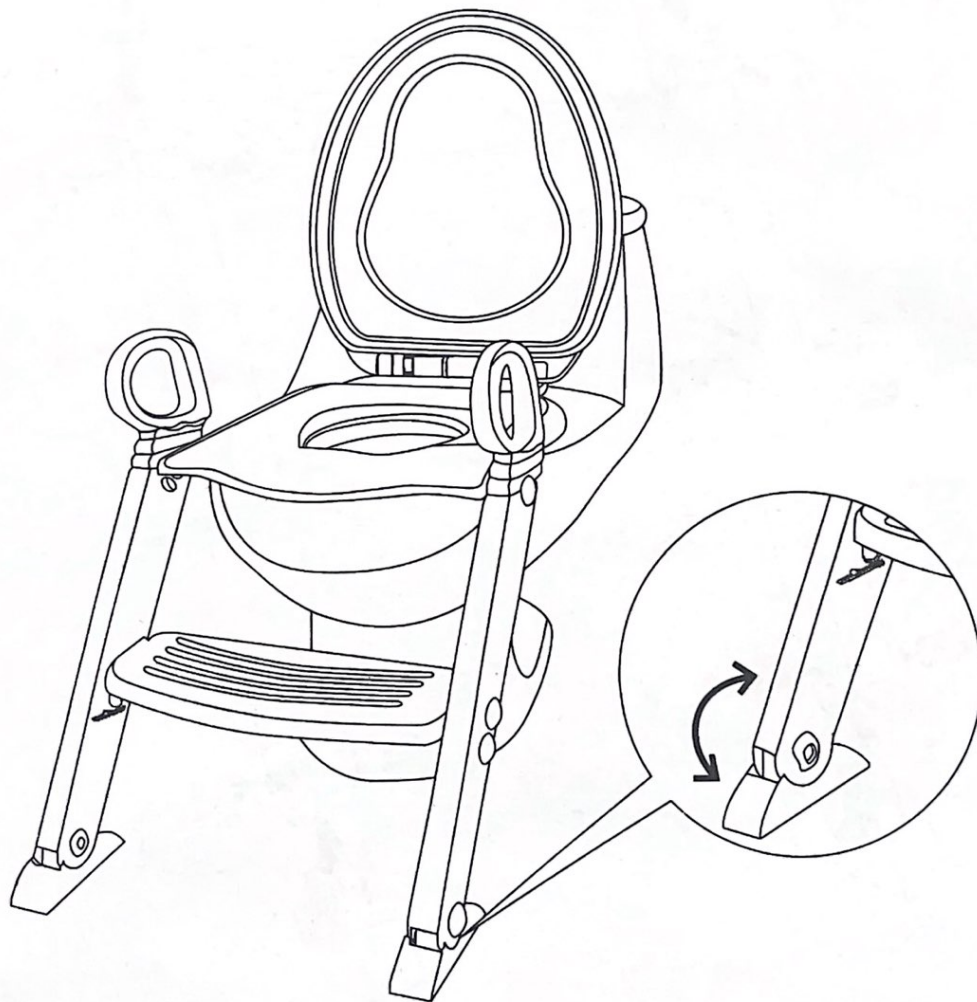

Instruction Manual

Read & follow instructions carefully and store manual for future reference.

1. Adult assembly required. Do not allow children to play with the screws or parts as they may present a small parts hazard.
2. Before use check that all screws are tightened.
Place onto toilet and ensure the seat sits flush on the toilet and the feet are flush on the floor.
Ensure the feet are placed flat onto the floor.
Do not place onto the mat.
3. Adult supervision is recommended.
4. Max loading-20kg.

Swivel to enable proper adjustment.

Assembly instructions

1. Assemble all components as below illustrated photo.
2. Tighten the screws and its ready to use.

WARNING: ADULT ASSEMBLY REQUIRED
THIS PRODUCT IS NOT INTENDED FOR COMMERCIAL PURPOSES
SUITABLE FOR 1 CHILD UP TO 20 KG